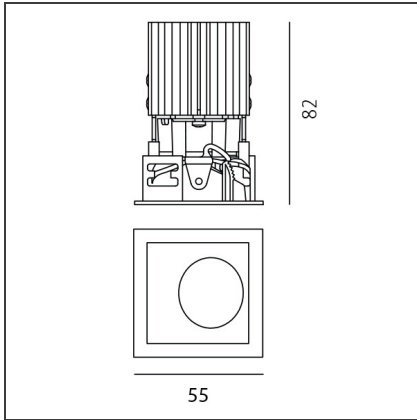

TECHNICAL DRAWINGS

FEATURES

Article Code:	NL4203218K004	Series:	Indoor
Colour:	Black		
Installation:	Projector, Recessed, Ceiling		

DIMENSIONS

Length:	cm 5.5	Cutout Width:	cm 5
Width:	cm 5.5	Cutout length:	cm 5
Weight:	kg 0.2	Cutout shape:	Squared
Recessed depth:	cm 8.2		