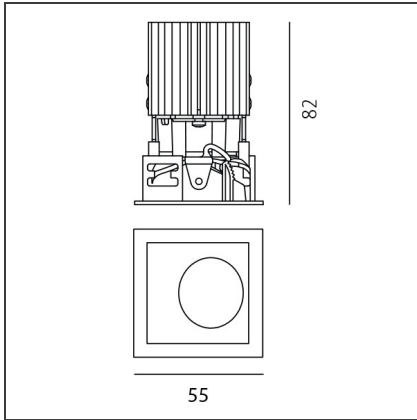

TECHNICAL DRAWINGS

FEATURES

Article Code:	NL4203218Y002	Series:	Indoor
Colour:	Silver		
Installation:	Projector, Recessed, Ceiling		

DIMENSIONS

Length:	cm 5.5	Cutout Width:	cm 5
Width:	cm 5.5	Cutout length:	cm 5
Weight:	kg 0.2	Cutout shape:	Squared
Recessed depth:	cm 8.2		