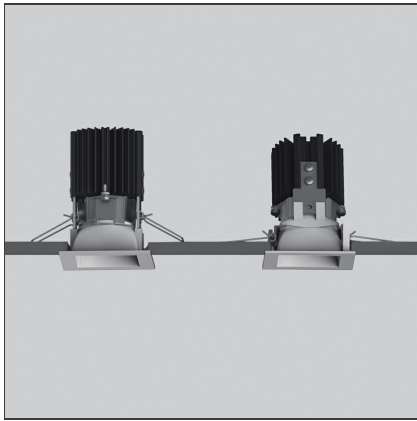

Everything 55 -Adj - Square - 20° 2700K - Silver

IP20 

DESIGN BY

Ernesto Gismondi

DESCRIPTION

Everything is an innovative range of professional recessed light fittings created to deliver a high lighting performance, with an eye on energy saving and excellent visual comfort. A complete, flexible product range, extremely versatile in its many applications and able to meet challenging lighting performance criteria.

TECHNICAL DRAWINGS

FEATURES

Article Code:	NL4203218Y002	Series:	Indoor
Colour:	Silver		
Installation:	Projector, Recessed, Ceiling		

DIMENSIONS

Length:	cm 5.5	Cutout Width:	cm 5
Width:	cm 5.5	Cutout length:	cm 5
Weight:	kg 0.2	Cutout shape:	Squared
Recessed depth:	cm 8.2		

INCLUDED SOURCES

Category:	LED	Color temperature (K):	2700K
Number:	1		
Watt:	6,4W		
Type:	0		
Class:	A		

LUMINAIRE

Watt:	6,4W	Delivered lumens output (lm):	476lm
		CCT:	2700K
		Efficiency:	84%
		Efficacy:	79.33lm/W
		CRI:	80