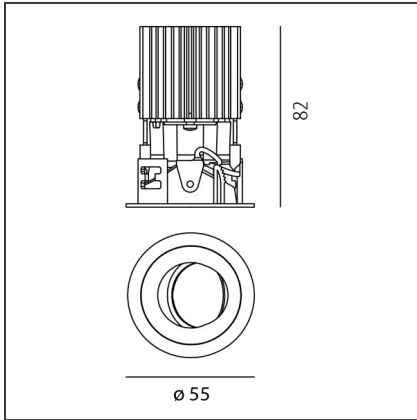

TECHNICAL DRAWINGS

FEATURES

Article Code:	NL4203334K006	Series:	Indoor
Colour:	White		
Installation:	Projector, Recessed, Ceiling		

DIMENSIONS

Weight:	kg 0.2	Cutout diameter:	cm 5
Recessed depth:	cm 8.2	Cutout shape:	Rounded