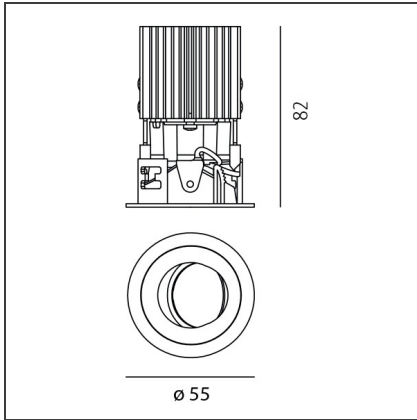

TECHNICAL DRAWINGS

FEATURES

Article Code:	NL4203334K002	Series:	Indoor
Colour:	Silver		
Installation:	Projector, Recessed, Ceiling		

DIMENSIONS

Weight:	kg 0.2	Cutout diameter:	cm 5
Recessed depth:	cm 8.2	Cutout shape:	Rounded