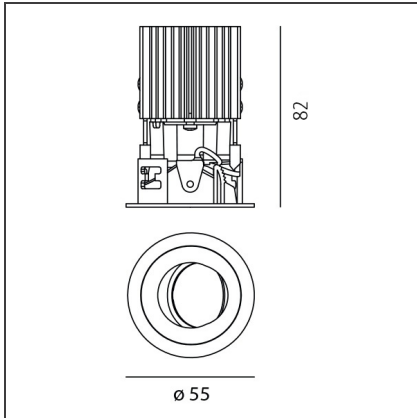

TECHNICAL DRAWINGS

FEATURES

Article Code:	NL4203334K004	Series:	Indoor
Colour:	Black		
Installation:	Projector, Recessed, Ceiling		

DIMENSIONS

Weight:	kg 0.2	Cutout diameter:	cm 5
Recessed depth:	cm 8.2	Cutout shape:	Rounded

INCLUDED SOURCES

Category:	LED	Color temperature (K):	3000K
Number:	1	Color Tolerance:	2SDCM
Watt:	6,4W	CRI:	80
Delivered lumens output (lm):	610lm	Efficacy:	89lm/W
Type:	0	Service Life:	L70(6K) > 51,400h
Class:	A		
Beam:	Beam:		

LUMINAIRE

Watt:	6,4W	Delivered lumens output (lm):	425lm
		CCT:	3000K
		Efficiency:	78%
		Efficacy:	73.67lm/W
		CRI:	80