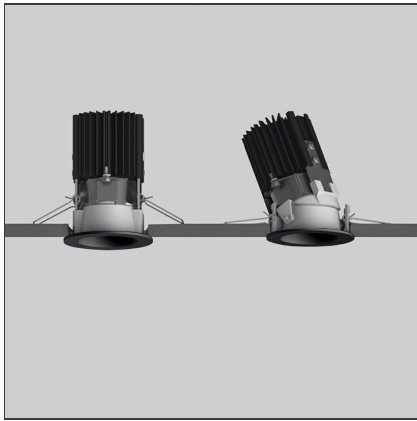

## Everything 55 -Adj - Round - 34° 3000K - Black

IP20 

### DESCRIPTION

Everything is an innovative range of professional recessed light fittings created to deliver a high lighting performance, with an eye on energy saving and excellent visual comfort. A complete, flexible product range, extremely versatile in its many applications and able to meet challenging lighting performance criteria.

### DIMENSIONS

<b>Weight:</b>	kg 0.2	<b>Cutout diameter:</b>	cm 5
<b>Recessed depth:</b>	cm 8.2	<b>Cutout shape:</b>	Rounded