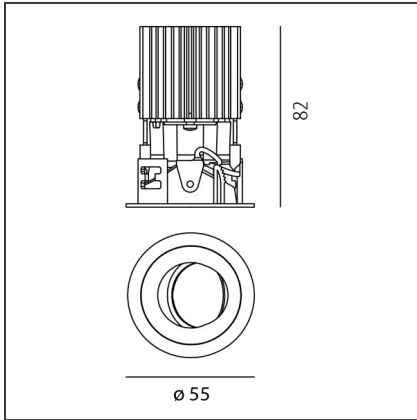

TECHNICAL DRAWINGS

FEATURES

Article Code:	NL4203318K002	Series:	Indoor
Colour:	Silver		
Installation:	Projector, Recessed, Ceiling		

DIMENSIONS

Weight:	kg 0.2	Cutout diameter:	cm 5
Recessed depth:	cm 8.2	Cutout shape:	Rounded

INCLUDED SOURCES

Category:	LED	Color temperature (K):	3000K
Number:	1	Color Tolerance:	2SDCM
Watt:	6,4W	CRI:	80
Delivered lumens output (lm):	566lm	Efficacy:	89lm/W
Type:	0	Service Life:	L70(6K) > 51,400h
Class:	A		
Beam:	Beam:		

LUMINAIRE

Watt:	6,4W	Delivered lumens output (lm):	476lm
		CCT:	3000K
		Efficiency:	84%
		Efficacy:	79.33lm/W
		CRI:	80