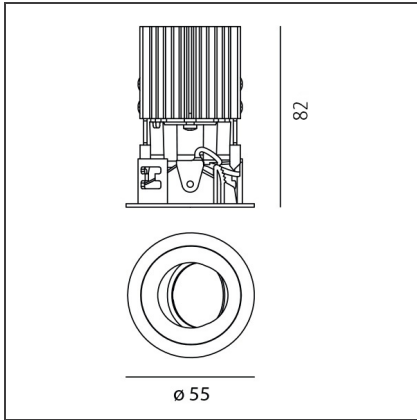

TECHNICAL DRAWINGS

FEATURES

Article Code:	NL4203318K004	Series:	Indoor
Colour:	Black		
Installation:	Projector, Recessed, Ceiling		

DIMENSIONS

Weight:	kg 0.2	Cutout diameter:	cm 5
Recessed depth:	cm 8.2	Cutout shape:	Rounded

LUMINAIRE

Watt:	6,4W	Delivered lumens output (lm):	476lm
		CCT:	3000K
		Efficiency:	84%
		Efficacy:	79.33lm/W
		CRI:	80

ACCESSORIES

NO
IMAGE
AVAILABLE

ALIMENT. 20W
500mA (indip.)
NL19034

NO
IMAGE
AVAILABLE