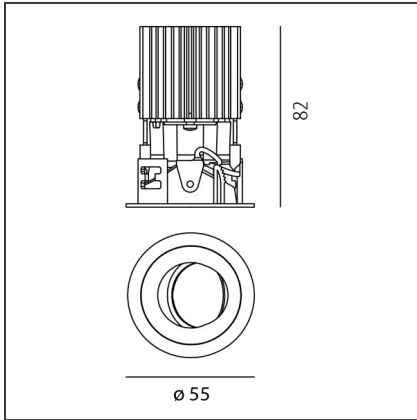

TECHNICAL DRAWINGS

FEATURES

Article Code:	NL4203318Y006	Series:	Indoor
Colour:	White		
Installation:	Projector, Recessed, Ceiling		

DIMENSIONS

Weight:	kg 0.2	Cutout diameter:	cm 5
Recessed depth:	cm 8.2	Cutout shape:	Rounded