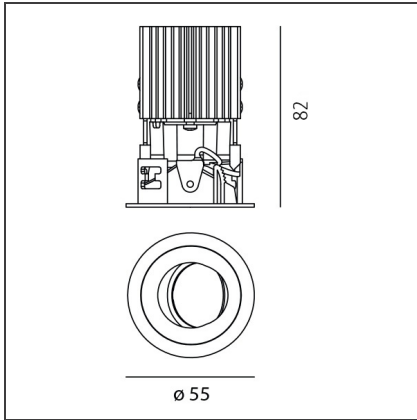

TECHNICAL DRAWINGS

FEATURES

Article Code:	NL4203318Y004	Series:	Indoor
Colour:	Black		
Installation:	Projector, Recessed, Ceiling		

DIMENSIONS

Weight:	kg 0.2	Cutout diameter:	cm 5
Recessed depth:	cm 8.2	Cutout shape:	Rounded