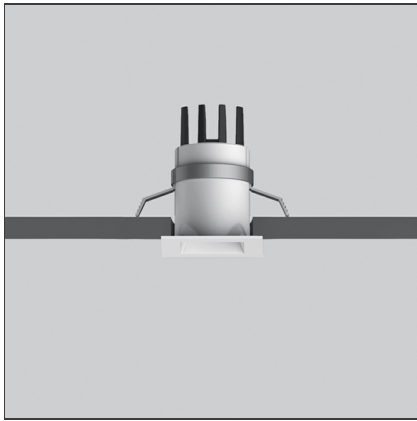

## Everything 35 - Square - 24° 3000K - White

IP20 

### DESCRIPTION

Everything is an innovative range of professional recessed light fittings created to deliver a high lighting performance, with an eye on energy saving and excellent visual comfort. A complete, flexible product range, extremely versatile in its many applications and able to meet challenging lighting performance criteria.