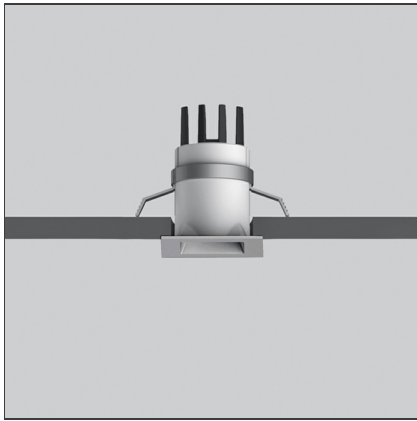

Everything 35 - Square - 24° 3000K - Silver

IP20

DESIGN BY

Ernesto Gismondi

DESCRIPTION

Everything is an innovative range of professional recessed light fittings created to deliver a high lighting performance, with an eye on energy saving and excellent visual comfort. A complete, flexible product range, extremely versatile in its many applications and able to meet challenging lighting performance criteria.