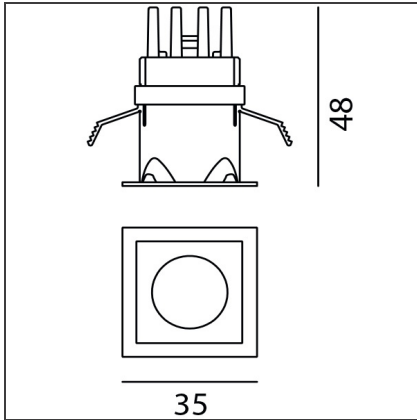

TECHNICAL DRAWINGS

FEATURES

Article Code:	NL4203125Y002	Series:	Indoor
Colour:	Silver		
Installation:	Projector, Recessed, Ceiling		

DIMENSIONS

Length:	cm 3.5	Cutout Width:	cm 2.9
Width:	cm 3.5	Cutout length:	cm 2.9
Weight:	kg 0.1	Cutout shape:	Squared
Recessed depth:	cm 4.8		

INCLUDED SOURCES

Category:	LED	Color temperature (K):	2700K
Number:	1		
Watt:	1,4W		
Type:	0		
Class:	A		

LUMINAIRE

Watt:	1,4W	Delivered lumens output (lm):	68lm
		CCT:	2700K
		CRI:	90

ACCESSORIES

NO
IMAGE
AVAILABLE