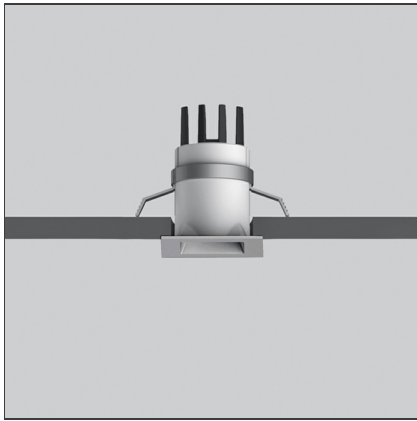

Everything 35 - Square - 24° 2700K - Silver

IP20 

DESIGN BY

Ernesto Gismondi

DESCRIPTION

Everything is an innovative range of professional recessed light fittings created to deliver a high lighting performance, with an eye on energy saving and excellent visual comfort. A complete, flexible product range, extremely versatile in its many applications and able to meet challenging lighting performance criteria.

TECHNICAL DRAWINGS

FEATURES

Article Code:	NL4203125Y002	Series:	Indoor
Colour:	Silver		
Installation:	Projector, Recessed, Ceiling		

DIMENSIONS

Length:	cm 3.5	Cutout Width:	cm 2.9
Width:	cm 3.5	Cutout length:	cm 2.9
Weight:	kg 0.1	Cutout shape:	Squared
Recessed depth:	cm 4.8		

INCLUDED SOURCES

Category:	LED	Color temperature (K):	2700K
Number:	1		
Watt:	1,4W		
Type:	0		
Class:	A		

LUMINAIRE

Watt:	1,4W	Delivered lumens output (lm):	68lm
		CCT:	2700K
		CRI:	90

ACCESSORIES

NO
IMAGE
AVAILABLE