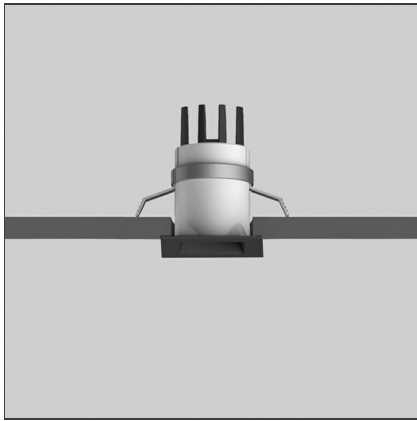

Everything 35 - Square - 24° 2700K - Black

IP20 

DESIGN BY

Ernesto Gismondi

DESCRIPTION

Everything is an innovative range of professional recessed light fittings created to deliver a high lighting performance, with an eye on energy saving and excellent visual comfort. A complete, flexible product range, extremely versatile in its many applications and able to meet challenging lighting performance criteria.

TECHNICAL DRAWINGS

FEATURES

Article Code:	NL4203125Y004	Series:	Indoor
Colour:	Black		
Installation:	Projector, Recessed, Ceiling		

DIMENSIONS

Length:	cm 3.5	Cutout Width:	cm 2.9
Width:	cm 3.5	Cutout length:	cm 2.9
Weight:	kg 0.1	Cutout shape:	Squared
Recessed depth:	cm 4.8		

INCLUDED SOURCES

Category:	LED	Color temperature (K):	2700K
Number:	1		
Watt:	1,4W		
Type:	0		
Class:	A		

LUMINAIRE

Watt:	1,4W	Delivered lumens output (lm):	67lm
		CCT:	2700K
		CRI:	90

ACCESSORIES

NO
IMAGE
AVAILABLE