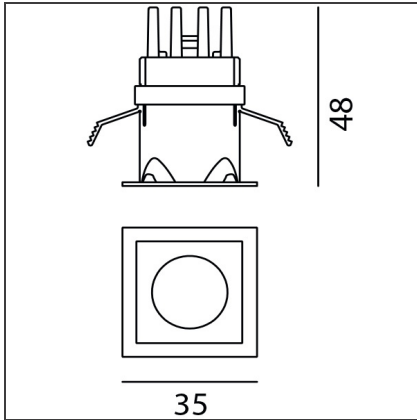

TECHNICAL DRAWINGS

FEATURES

Article Code:	NL4203125Y004	Series:	Indoor
Colour:	Black		
Installation:	Projector, Recessed, Ceiling		

DIMENSIONS

Length:	cm 3.5	Cutout Width:	cm 2.9
Width:	cm 3.5	Cutout length:	cm 2.9
Weight:	kg 0.1	Cutout shape:	Squared
Recessed depth:	cm 4.8		

INCLUDED SOURCES

Category:	LED	Color temperature (K):	2700K
Number:	1		
Watt:	1,4W		
Type:	0		
Class:	A		

LUMINAIRE

Watt:	1,4W	Delivered lumens output (lm):	67lm
		CCT:	2700K
		CRI:	90

ACCESSORIES

NO
IMAGE
AVAILABLE