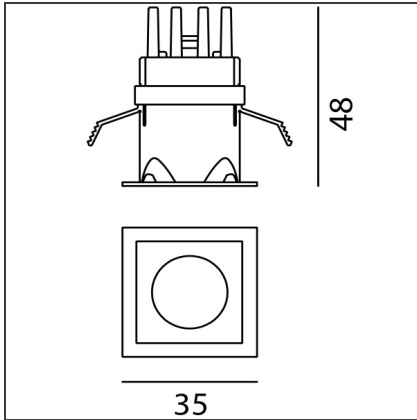

TECHNICAL DRAWINGS

FEATURES

Article Code:	NL4203110K002	Series:	Indoor
Colour:	Silver		
Installation:	Projector, Recessed, Ceiling		

DIMENSIONS

Length:	cm 3.5	Cutout Width:	cm 2.9
Width:	cm 3.5	Cutout length:	cm 2.9
Weight:	kg 0.1	Cutout shape:	Squared
Recessed depth:	cm 4.8		