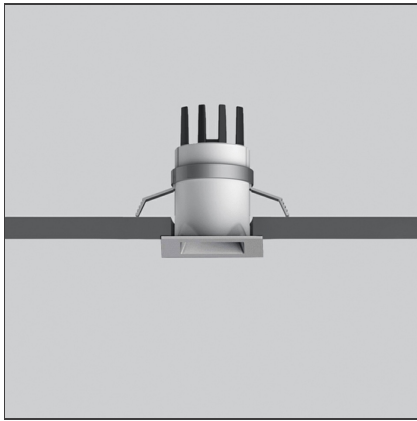

Everything 35 - Square - 14° 3000K - Silver

IP20 

DESIGN BY

Ernesto Gismondi

DESCRIPTION

Everything is an innovative range of professional recessed light fittings created to deliver a high lighting performance, with an eye on energy saving and excellent visual comfort. A complete, flexible product range, extremely versatile in its many applications and able to meet challenging lighting performance criteria.

TECHNICAL DRAWINGS

FEATURES

Article Code:	NL4203110K002	Series:	Indoor
Colour:	Silver		
Installation:	Projector, Recessed, Ceiling		

DIMENSIONS

Length:	cm 3.5	Cutout Width:	cm 2.9
Width:	cm 3.5	Cutout length:	cm 2.9
Weight:	kg 0.1	Cutout shape:	Squared
Recessed depth:	cm 4.8		

INCLUDED SOURCES

Category:	LED	Color temperature (K):	3000K
Number:	1	Color Tolerance:	4SDCM
Watt:	1,4W	CRI:	80
Delivered lumens output (lm):	126lm	Efficacy:	90 lm/W
Type:	0	Service Life:	L70(6K) > 39000h
Class:	A		
Beam:	Beam:		