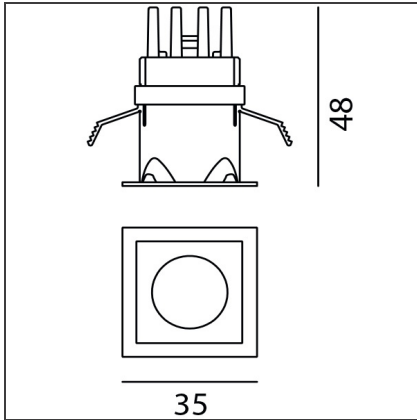

TECHNICAL DRAWINGS

FEATURES

Article Code:	NL4203110K004	Series:	Indoor
Colour:	Black		
Installation:	Projector, Recessed, Ceiling		

DIMENSIONS

Length:	cm 3.5	Cutout Width:	cm 2.9
Width:	cm 3.5	Cutout length:	cm 2.9
Weight:	kg 0.1	Cutout shape:	Squared
Recessed depth:	cm 4.8		