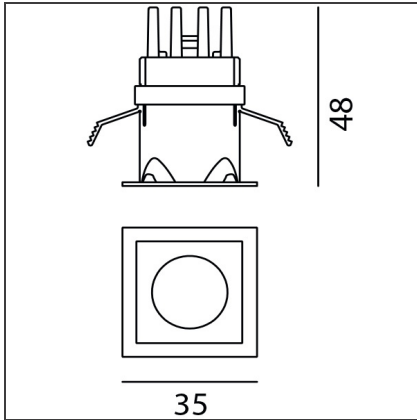

TECHNICAL DRAWINGS

FEATURES

Article Code:	NL4203110Y002	Series:	Indoor
Colour:	Silver		
Installation:	Projector, Recessed, Ceiling		

DIMENSIONS

Length:	cm 3.5	Cutout Width:	cm 2.9
Width:	cm 3.5	Cutout length:	cm 2.9
Weight:	kg 0.1	Cutout shape:	Squared
Recessed depth:	cm 4.8		

INCLUDED SOURCES

Category:	LED	Color temperature (K):	2700K
Number:	1		
Watt:	1,4W		
Type:	0		
Class:	A		

LUMINAIRE

Watt:	1,4W	Delivered lumens output (lm):	68lm
		CCT:	2700K
		CRI:	90

ACCESSORIES

NO
IMAGE
AVAILABLE