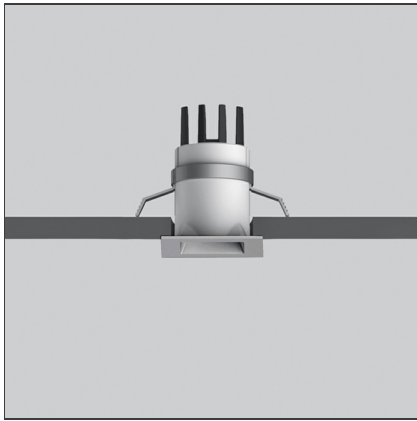

Everything 35 - Square - 14° 2700K - Silver

IP20 

DESIGN BY

Ernesto Gismondi

DESCRIPTION

Everything is an innovative range of professional recessed light fittings created to deliver a high lighting performance, with an eye on energy saving and excellent visual comfort. A complete, flexible product range, extremely versatile in its many applications and able to meet challenging lighting performance criteria.

TECHNICAL DRAWINGS

FEATURES

Article Code:	NL4203110Y002	Series:	Indoor
Colour:	Silver		
Installation:	Projector, Recessed, Ceiling		

DIMENSIONS

Length:	cm 3.5	Cutout Width:	cm 2.9
Width:	cm 3.5	Cutout length:	cm 2.9
Weight:	kg 0.1	Cutout shape:	Squared
Recessed depth:	cm 4.8		

INCLUDED SOURCES

Category:	LED	Color temperature (K):	2700K
Number:	1		
Watt:	1,4W		
Type:	0		
Class:	A		

LUMINAIRE

Watt:	1,4W	Delivered lumens output (lm):	68lm
		CCT:	2700K
		CRI:	90

ACCESSORIES

NO
IMAGE
AVAILABLE