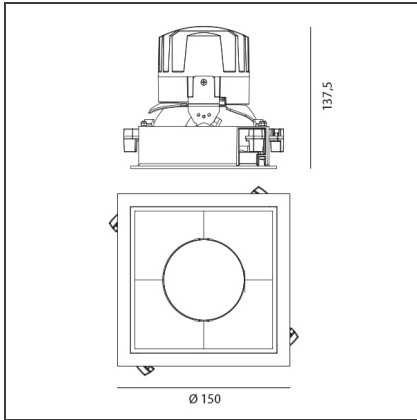

TECHNICAL DRAWINGS

FEATURES

Article Code:	M324720	Material:	aluminium
Colour:	White/Black	Series:	Indoor
Installation:	Recessed, Ceiling		

DIMENSIONS

Length:	cm 15	Cutout Width:	cm 13.6
Width:	cm 15	Cutout length:	cm 13.6
Weight:	kg 0.3	Cutout shape:	Squared
Rotation:	cm 360	Glow Wire Test:	850
Recessed depth:	cm 13.7		