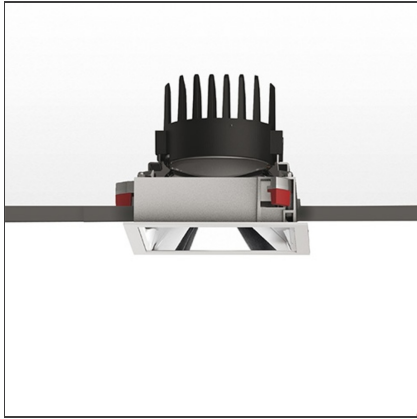

Everything 150 - Square - Trim - 46° 2700k - White/Black

IP 20/44 

DESIGN BY

Ernesto Gismondi

DESCRIPTION

Everything is an innovative range of professional recessed light fittings created to deliver a high lighting performance, with an eye on energy saving and excellent visual comfort. A complete, flexible product range, extremely versatile in its many applications and able to meet challenging lighting performance criteria.

TECHNICAL DRAWINGS

FEATURES

Article Code:	M324720	Material:	aluminium
Colour:	White/Black	Series:	Indoor
Installation:	Recessed, Ceiling		

DIMENSIONS

Length:	cm 15	Cutout Width:	cm 13.6
Width:	cm 15	Cutout length:	cm 13.6
Weight:	kg 0.3	Cutout shape:	Squared
Rotation:	cm 360	Glow Wire Test:	850
Recessed depth:	cm 13.7		