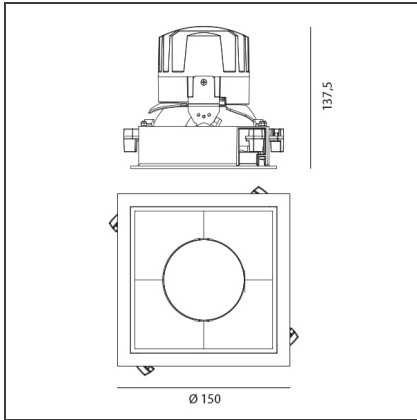

TECHNICAL DRAWINGS

FEATURES

Article Code:	M264020	Material:	aluminium
Colour:	White/Polished Metal	Series:	Indoor
Installation:	Recessed, Ceiling		

DIMENSIONS

Length:	cm 15	Cutout Width:	cm 13.6
Width:	cm 15	Cutout length:	cm 13.6
Weight:	kg 0.3	Cutout shape:	Squared
Rotation:	cm 360	Glow Wire Test:	850
Recessed depth:	cm 13.7		