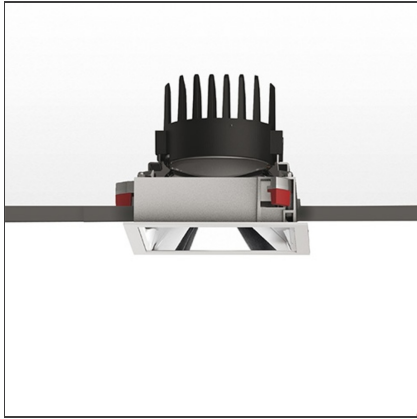

Everything 150 - Square - Trim - 28° 3000k - White/Polished Metal

IP 20/44 

DESIGN BY

Ernesto Gismondi

DESCRIPTION

Everything is an innovative range of professional recessed light fittings created to deliver a high lighting performance, with an eye on energy saving and excellent visual comfort. A complete, flexible product range, extremely versatile in its many applications and able to meet challenging lighting performance criteria.

TECHNICAL DRAWINGS

FEATURES

Article Code:	M264020	Material:	aluminium
Colour:	White/Polished Metal	Series:	Indoor
Installation:	Recessed, Ceiling		

DIMENSIONS

Length:	cm 15	Cutout Width:	cm 13.6
Width:	cm 15	Cutout length:	cm 13.6
Weight:	kg 0.3	Cutout shape:	Squared
Rotation:	cm 360	Glow Wire Test:	850
Recessed depth:	cm 13.7		