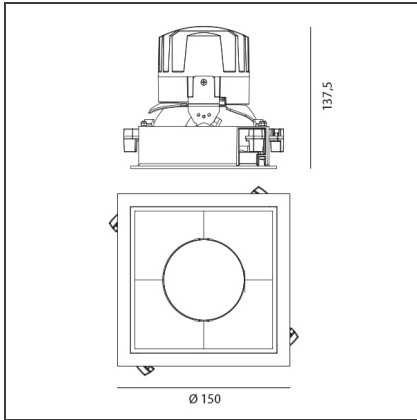

TECHNICAL DRAWINGS

FEATURES

Article Code:	M263220	Material:	aluminium
Colour:	White/Black	Series:	Indoor
Installation:	Recessed, Ceiling		

DIMENSIONS

Length:	cm 15	Cutout Width:	cm 13.6
Width:	cm 15	Cutout length:	cm 13.6
Weight:	kg 0.3	Cutout shape:	Squared
Rotation:	cm 360	Glow Wire Test:	850
Recessed depth:	cm 13.7		