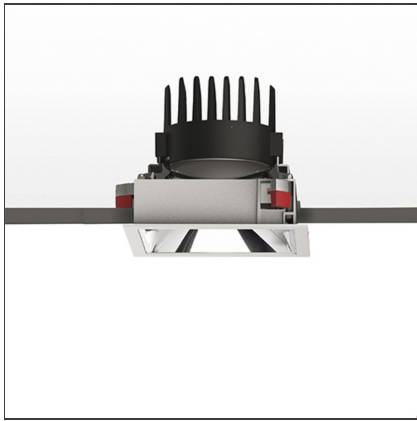

Everything 150 - Square - Trim - 28° 3000k - White/Black

IP 20/44 

DESIGN BY

Ernesto Gismondi

DESCRIPTION

Everything is an innovative range of professional recessed light fittings created to deliver a high lighting performance, with an eye on energy saving and excellent visual comfort. A complete, flexible product range, extremely versatile in its many applications and able to meet challenging lighting performance criteria.

TECHNICAL DRAWINGS

FEATURES

Article Code:	M263220	Material:	aluminium
Colour:	White/Black	Series:	Indoor
Installation:	Recessed, Ceiling		

DIMENSIONS

Length:	cm 15	Cutout Width:	cm 13.6
Width:	cm 15	Cutout length:	cm 13.6
Weight:	kg 0.3	Cutout shape:	Squared
Rotation:	cm 360	Glow Wire Test:	850
Recessed depth:	cm 13.7		