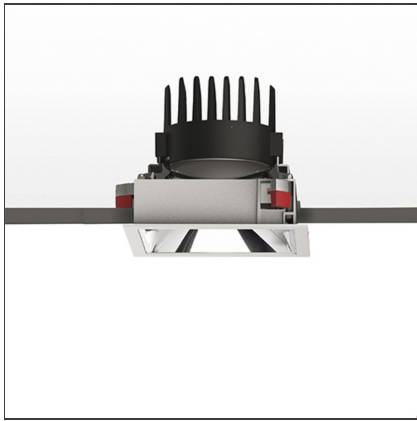

# Everything 150 - Square - Trim - 28° 3000k - Silver/Polished Metal

IP 20/44 

## DESCRIPTION

Everything is an innovative range of professional recessed light fittings created to deliver a high lighting performance, with an eye on energy saving and excellent visual comfort. A complete, flexible product range, extremely versatile in its many applications and able to meet challenging lighting performance criteria.

## FEATURES

<b>Article Code:</b>	M264060	<b>Material:</b>	aluminium
<b>Colour:</b>	Silver/Polished Metal	<b>Series:</b>	Indoor
<b>Installation:</b>	Recessed, Ceiling		

## DIMENSIONS

<b>Length:</b>	cm 15	<b>Cutout Width:</b>	cm 13.6
<b>Width:</b>	cm 15	<b>Cutout length:</b>	cm 13.6
<b>Weight:</b>	kg 0.3	<b>Cutout shape:</b>	Squared
<b>Rotation:</b>	cm 360	<b>Glow Wire Test:</b>	850
<b>Recessed depth:</b>	cm 13.7		