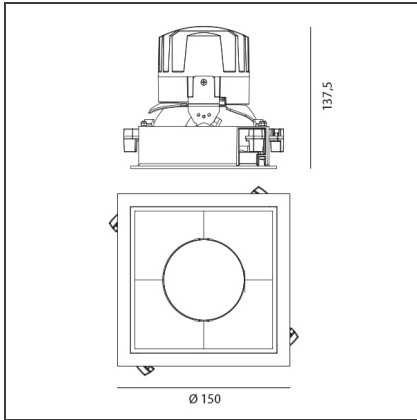

TECHNICAL DRAWINGS

FEATURES

Article Code:	M264060	Material:	aluminium
Colour:	Silver/Polished Metal	Series:	Indoor
Installation:	Recessed, Ceiling		

DIMENSIONS

Length:	cm 15	Cutout Width:	cm 13.6
Width:	cm 15	Cutout length:	cm 13.6
Weight:	kg 0.3	Cutout shape:	Squared
Rotation:	cm 360	Glow Wire Test:	850
Recessed depth:	cm 13.7		

INCLUDED SOURCES

Category:	LED	Color temperature (K):	3000K
Number:	1		
Watt:	24,4W		
Type:	0		
Class:	A		

LUMINAIRE

Watt:	24,4W	Delivered lumens output (lm):	1893lm
Voltage:	220-240 V	CCT:	3000K
		Efficiency:	100%
		Efficacy:	75.2lm/W
		CRI:	80