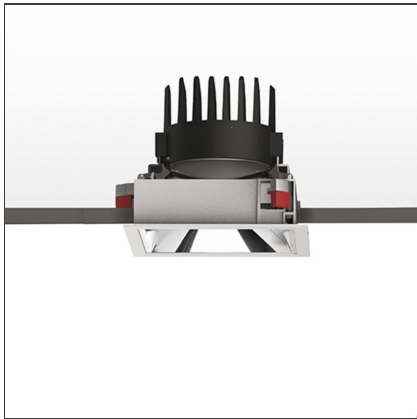

# Everything 150 - Square - Trim - 28° 3000k - Silver/Black

IP 20/44 

## DESCRIPTION

Everything is an innovative range of professional recessed light fittings created to deliver a high lighting performance, with an eye on energy saving and excellent visual comfort. A complete, flexible product range, extremely versatile in its many applications and able to meet challenging lighting performance criteria.

## FEATURES

<b>Article Code:</b>	M263260	<b>Material:</b>	aluminium
<b>Colour:</b>	Silver/Black	<b>Series:</b>	Indoor
<b>Installation:</b>	Recessed, Ceiling		

## DIMENSIONS

<b>Length:</b>	cm 15	<b>Cutout Width:</b>	cm 13.6
<b>Width:</b>	cm 15	<b>Cutout length:</b>	cm 13.6
<b>Weight:</b>	kg 0.3	<b>Cutout shape:</b>	Squared
<b>Rotation:</b>	cm 360	<b>Glow Wire Test:</b>	850
<b>Recessed depth:</b>	cm 13.7		