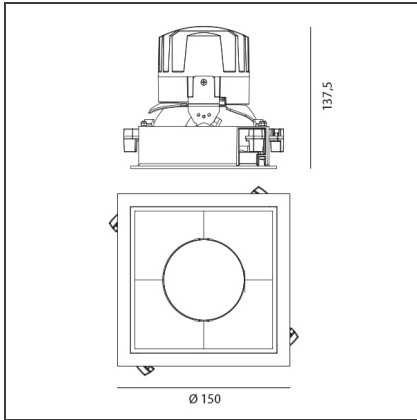

TECHNICAL DRAWINGS

FEATURES

Article Code:	M324620	Material:	aluminium
Colour:	White/Black	Series:	Indoor
Installation:	Recessed, Ceiling		

DIMENSIONS

Length:	cm 15	Cutout Width:	cm 13.6
Width:	cm 15	Cutout length:	cm 13.6
Weight:	kg 0.3	Cutout shape:	Squared
Rotation:	cm 360	Glow Wire Test:	850
Recessed depth:	cm 13.7		