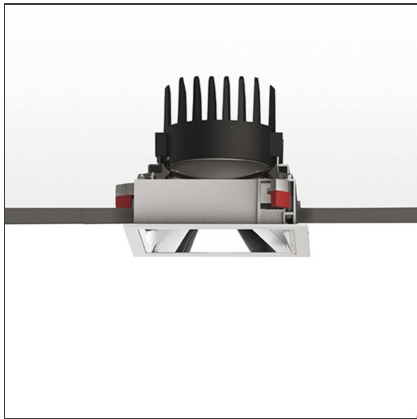

Everything 150 - Square - Trim - 28° 2700k - White/Black

IP 20/44 

DESIGN BY

Ernesto Gismondi

DESCRIPTION

Everything is an innovative range of professional recessed light fittings created to deliver a high lighting performance, with an eye on energy saving and excellent visual comfort. A complete, flexible product range, extremely versatile in its many applications and able to meet challenging lighting performance criteria.

TECHNICAL DRAWINGS

FEATURES

Article Code:	M324620	Material:	aluminium
Colour:	White/Black	Series:	Indoor
Installation:	Recessed, Ceiling		

DIMENSIONS

Length:	cm 15	Cutout Width:	cm 13.6
Width:	cm 15	Cutout length:	cm 13.6
Weight:	kg 0.3	Cutout shape:	Squared
Rotation:	cm 360	Glow Wire Test:	850
Recessed depth:	cm 13.7		