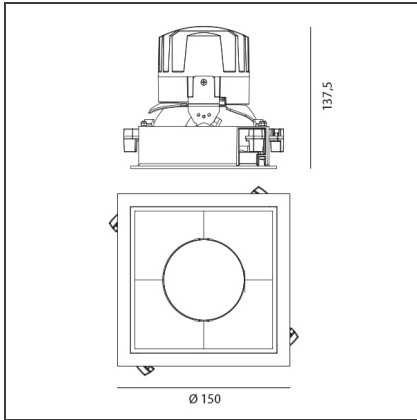

TECHNICAL DRAWINGS

FEATURES

Article Code:	M324660	Material:	aluminium
Colour:	Silver/Black	Series:	Indoor
Installation:	Recessed, Ceiling		

DIMENSIONS

Length:	cm 15	Cutout Width:	cm 13.6
Width:	cm 15	Cutout length:	cm 13.6
Weight:	kg 0.3	Cutout shape:	Squared
Rotation:	cm 360	Glow Wire Test:	850
Recessed depth:	cm 13.7		