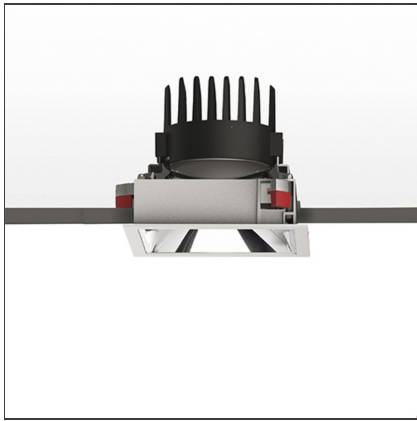

Everything 150 - Square - Trim - 28° 2700k - Silver/Black

IP 20/44 

DESIGN BY

Ernesto Gismondi

DESCRIPTION

Everything is an innovative range of professional recessed light fittings created to deliver a high lighting performance, with an eye on energy saving and excellent visual comfort. A complete, flexible product range, extremely versatile in its many applications and able to meet challenging lighting performance criteria.

TECHNICAL DRAWINGS

FEATURES

Article Code:	M324660	Material:	aluminium
Colour:	Silver/Black	Series:	Indoor
Installation:	Recessed, Ceiling		

DIMENSIONS

Length:	cm 15	Cutout Width:	cm 13.6
Width:	cm 15	Cutout length:	cm 13.6
Weight:	kg 0.3	Cutout shape:	Squared
Rotation:	cm 360	Glow Wire Test:	850
Recessed depth:	cm 13.7		