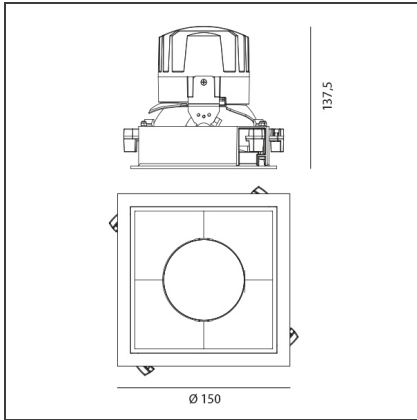

TECHNICAL DRAWINGS

FEATURES

Article Code:	M263620	Material:	aluminium
Colour:	White/Polished Metal	Series:	Indoor
Installation:	Recessed, Ceiling		

DIMENSIONS

Length:	cm 15	Cutout Width:	cm 13.6
Width:	cm 15	Cutout length:	cm 13.6
Weight:	kg 0.3	Cutout shape:	Squared
Rotation:	cm 360	Glow Wire Test:	850
Recessed depth:	cm 13.7		