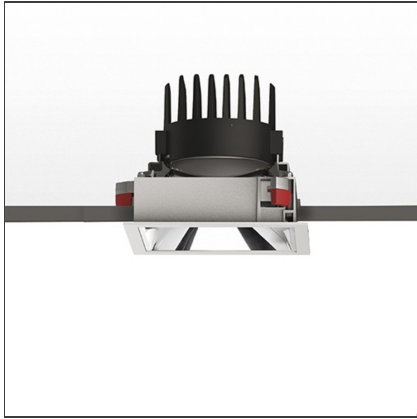

Everything 150 - Square - Trim - 18° 3000k - White/Polished Metal

IP 20/44 

DESIGN BY

Ernesto Gismondi

DESCRIPTION

Everything is an innovative range of professional recessed light fittings created to deliver a high lighting performance, with an eye on energy saving and excellent visual comfort. A complete, flexible product range, extremely versatile in its many applications and able to meet challenging lighting performance criteria.

TECHNICAL DRAWINGS

FEATURES

Article Code:	M263620	Material:	aluminium
Colour:	White/Polished Metal	Series:	Indoor
Installation:	Recessed, Ceiling		

DIMENSIONS

Length:	cm 15	Cutout Width:	cm 13.6
Width:	cm 15	Cutout length:	cm 13.6
Weight:	kg 0.3	Cutout shape:	Squared
Rotation:	cm 360	Glow Wire Test:	850
Recessed depth:	cm 13.7		