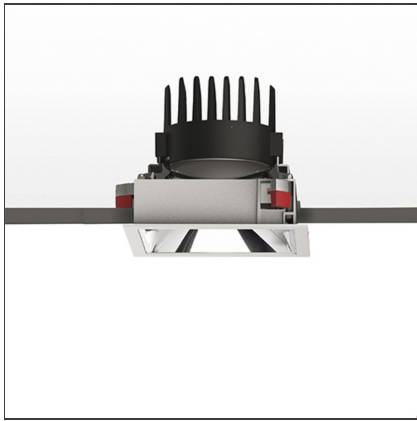

# Everything 150 - Square - Trim - 18° 3000k - White/Black

IP 20/44 

## DESCRIPTION

Everything is an innovative range of professional recessed light fittings created to deliver a high lighting performance, with an eye on energy saving and excellent visual comfort. A complete, flexible product range, extremely versatile in its many applications and able to meet challenging lighting performance criteria.

## FEATURES

<b>Article Code:</b>	M263020	<b>Material:</b>	aluminium
<b>Colour:</b>	White/Black	<b>Series:</b>	Indoor
<b>Installation:</b>	Recessed, Ceiling		

## DIMENSIONS

<b>Length:</b>	cm 15	<b>Cutout Width:</b>	cm 13.6
<b>Width:</b>	cm 15	<b>Cutout length:</b>	cm 13.6
<b>Weight:</b>	kg 0.3	<b>Cutout shape:</b>	Squared
<b>Rotation:</b>	cm 360	<b>Glow Wire Test:</b>	850
<b>Recessed depth:</b>	cm 13.7		