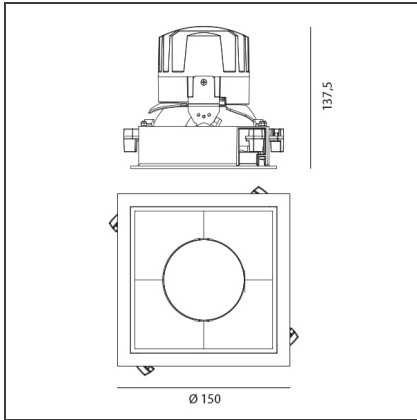

TECHNICAL DRAWINGS

FEATURES

Article Code:	M263060	Material:	aluminium
Colour:	Silver/Black	Series:	Indoor
Installation:	Recessed, Ceiling		

DIMENSIONS

Length:	cm 15	Cutout Width:	cm 13.6
Width:	cm 15	Cutout length:	cm 13.6
Weight:	kg 0.3	Cutout shape:	Squared
Rotation:	cm 360	Glow Wire Test:	850
Recessed depth:	cm 13.7		