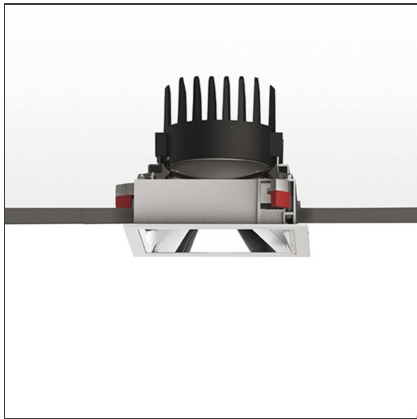

Everything 150 - Square - Trim - 18° 3000k - Silver/Black

IP 20/44 

DESIGN BY

Ernesto Gismondi

DESCRIPTION

Everything is an innovative range of professional recessed light fittings created to deliver a high lighting performance, with an eye on energy saving and excellent visual comfort. A complete, flexible product range, extremely versatile in its many applications and able to meet challenging lighting performance criteria.

TECHNICAL DRAWINGS

FEATURES

Article Code:	M263060	Material:	aluminium
Colour:	Silver/Black	Series:	Indoor
Installation:	Recessed, Ceiling		

DIMENSIONS

Length:	cm 15	Cutout Width:	cm 13.6
Width:	cm 15	Cutout length:	cm 13.6
Weight:	kg 0.3	Cutout shape:	Squared
Rotation:	cm 360	Glow Wire Test:	850
Recessed depth:	cm 13.7		