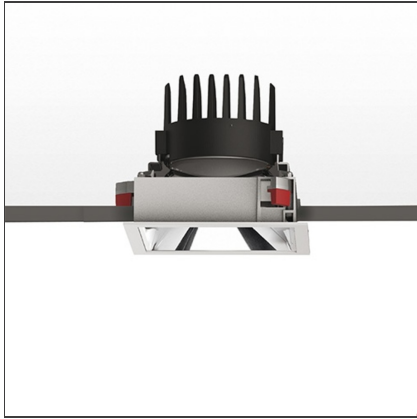

Everything 150 - Square - Trim - 18° 2700k - White/Polished Metal

IP 20/44 

DESIGN BY

Ernesto Gismondi

DESCRIPTION

Everything is an innovative range of professional recessed light fittings created to deliver a high lighting performance, with an eye on energy saving and excellent visual comfort. A complete, flexible product range, extremely versatile in its many applications and able to meet challenging lighting performance criteria.

TECHNICAL DRAWINGS

FEATURES

Article Code:	M324820	Material:	aluminium
Colour:	White/Polished Metal	Series:	Indoor
Installation:	Recessed, Ceiling		

DIMENSIONS

Length:	cm 15	Cutout Width:	cm 13.6
Width:	cm 15	Cutout length:	cm 13.6
Weight:	kg 0.3	Cutout shape:	Squared
Rotation:	cm 360	Glow Wire Test:	850
Recessed depth:	cm 13.7		