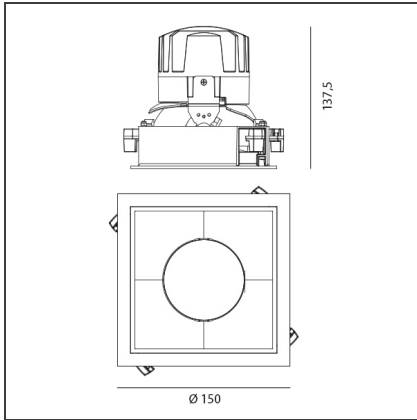

TECHNICAL DRAWINGS

FEATURES

Article Code:	M324820	Material:	aluminium
Colour:	White/Polished Metal	Series:	Indoor
Installation:	Recessed, Ceiling		

DIMENSIONS

Length:	cm 15	Cutout Width:	cm 13.6
Width:	cm 15	Cutout length:	cm 13.6
Weight:	kg 0.3	Cutout shape:	Squared
Rotation:	cm 360	Glow Wire Test:	850
Recessed depth:	cm 13.7		