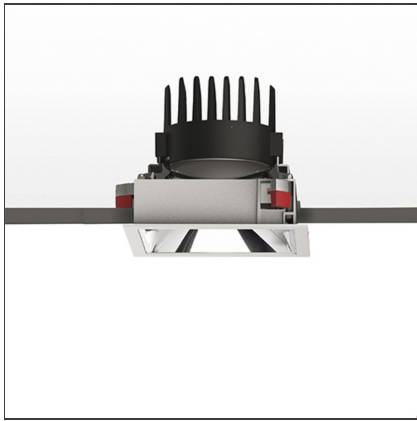

Everything 150 - Square - Trim - 18° 2700k - Silver/Black

IP 20/44 

DESIGN BY

Ernesto Gismondi

DESCRIPTION

Everything is an innovative range of professional recessed light fittings created to deliver a high lighting performance, with an eye on energy saving and excellent visual comfort. A complete, flexible product range, extremely versatile in its many applications and able to meet challenging lighting performance criteria.

TECHNICAL DRAWINGS

FEATURES

Article Code:	M324560	Material:	aluminium
Colour:	Silver/Black	Series:	Indoor
Installation:	Recessed, Ceiling		

DIMENSIONS

Length:	cm 15	Cutout Width:	cm 13.6
Width:	cm 15	Cutout length:	cm 13.6
Weight:	kg 0.3	Cutout shape:	Squared
Rotation:	cm 360	Glow Wire Test:	850
Recessed depth:	cm 13.7		