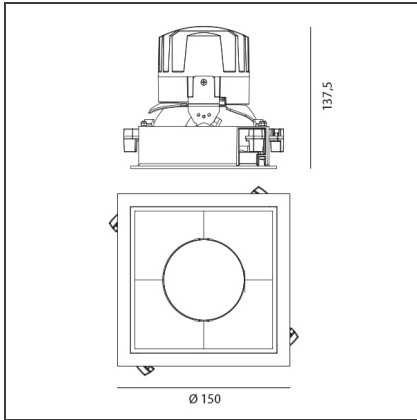

TECHNICAL DRAWINGS

FEATURES

Article Code:	M324560	Material:	aluminium
Colour:	Silver/Black	Series:	Indoor
Installation:	Recessed, Ceiling		

DIMENSIONS

Length:	cm 15	Cutout Width:	cm 13.6
Width:	cm 15	Cutout length:	cm 13.6
Weight:	kg 0.3	Cutout shape:	Squared
Rotation:	cm 360	Glow Wire Test:	850
Recessed depth:	cm 13.7		