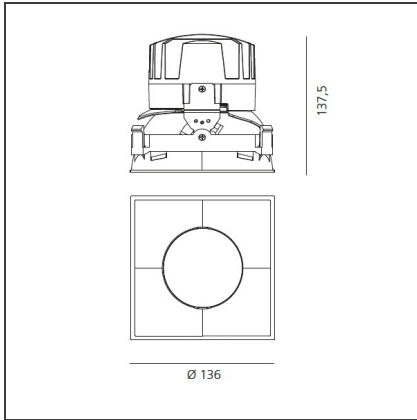

TECHNICAL DRAWINGS

FEATURES

Article Code:	M264600	Material:	aluminium
Colour:	Black	Series:	Indoor
Installation:	Recessed, Ceiling		

DIMENSIONS

Length:	cm 13.6	Cutout Width:	cm 13.6
Width:	cm 13.6	Cutout length:	cm 13.6
Weight:	kg 0.3	Cutout shape:	Squared
Rotation:	cm 360	Glow Wire Test:	850
Recessed depth:	cm 13.7		

INCLUDED SOURCES

Category:	LED	Color temperature (K):	3000K
Number:	1		
Watt:	24,4W		
Type:	0		
Class:	A		

LUMINAIRE

Watt:	24,4W	Delivered lumens output (lm):	1677lm
Voltage:	220-240 V	CCT:	3000K
		Efficiency:	100%
		Efficacy:	68.88lm/W
		CRI:	80