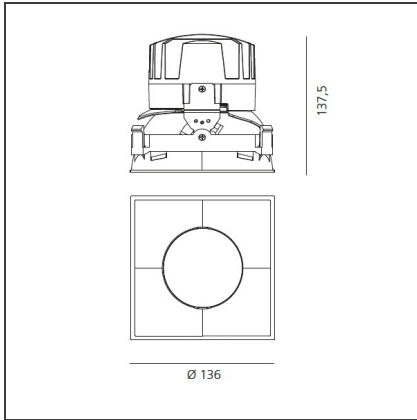

TECHNICAL DRAWINGS

FEATURES

Article Code:	M264400 M274900	Material:	aluminium
Colour:	Black	Series:	Indoor
Installation:	Recessed, Ceiling		

DIMENSIONS

Length:	cm 13.6	Cutout Width:	cm 13.6
Width:	cm 13.6	Cutout length:	cm 13.6
Weight:	kg 0.3	Cutout shape:	Squared
Rotation:	cm 360	Glow Wire Test:	850
Recessed depth:	cm 13.7		

INCLUDED SOURCES

Category:	LED	Color temperature (K):	3000K
Number:	1		
Watt:	24,4W		
Type:	0		
Class:	A		

LUMINAIRE

Watt:	24,4W	Delivered lumens output (lm):	1804lm
Voltage:	220-240 V	CCT:	3000K
		Efficiency:	100%
		Efficacy:	75.2lm/W
		CRI:	80