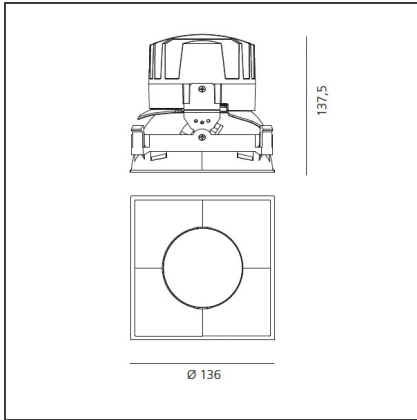

TECHNICAL DRAWINGS

FEATURES

Article Code:	M274900 M325500	Material:	aluminium
Colour:	Polished Metal	Series:	Indoor
Installation:	Recessed, Ceiling		

DIMENSIONS

Length:	cm 13.6	Cutout Width:	cm 13.6
Width:	cm 13.6	Cutout length:	cm 13.6
Weight:	kg 0.3	Cutout shape:	Squared
Rotation:	cm 360	Glow Wire Test:	850
Recessed depth:	cm 13.7		