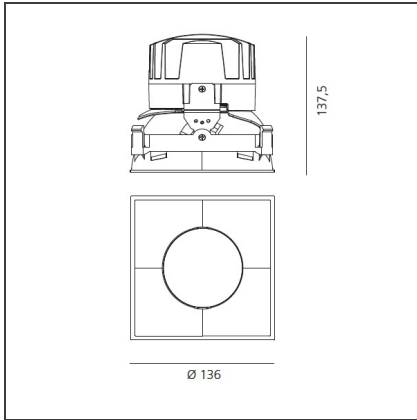

TECHNICAL DRAWINGS

FEATURES

Article Code:	M274900 M325200	Material:	aluminium
Colour:	Black	Series:	Indoor
Installation:	Recessed, Ceiling		

DIMENSIONS

Length:	cm 13.6	Cutout Width:	cm 13.6
Width:	cm 13.6	Cutout length:	cm 13.6
Weight:	kg 0.3	Cutout shape:	Squared
Rotation:	cm 360	Glow Wire Test:	850
Recessed depth:	cm 13.7		