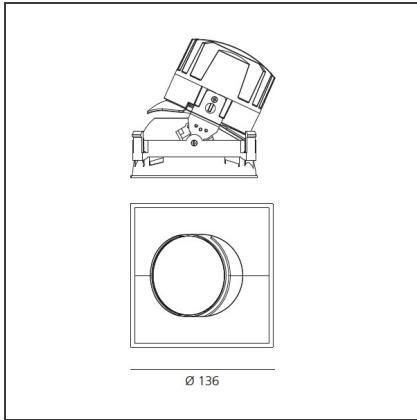

TECHNICAL DRAWINGS

FEATURES

Article Code:	M274900 M325305	Material:	aluminium
Colour:	Black	Series:	Indoor
Installation:	Recessed, Ceiling		

DIMENSIONS

Length:	cm 13.6	Cutout Width:	cm 13.6
Width:	cm 13.6	Cutout length:	cm 13.6
Weight:	kg 0.3	Cutout shape:	Squared
Rotation:	cm 360	Glow Wire Test:	850
Recessed depth:	cm 13.7		

INCLUDED SOURCES

Category:	LED	Color temperature (K):	2700K
Number:	1		
Watt:	24,4W		
Type:	0		
Class:	A		

LUMINAIRE

Watt:	24,4W	Delivered lumens output (lm):	1606lm
Voltage:	220-240 V	CCT:	2700K
		CRI:	80