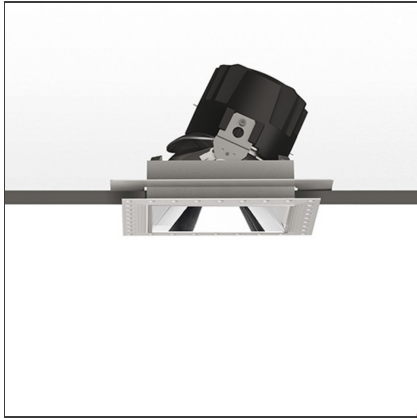

Everything 150 - Square - Adj - Kit Trim - 46° 2700k - Black

IP 20/44

DESIGN BY

Ernesto Gismondi

DESCRIPTION

Everything is an innovative range of professional recessed light fittings created to deliver a high lighting performance, with an eye on energy saving and excellent visual comfort. A complete, flexible product range, extremely versatile in its many applications and able to meet challenging lighting performance criteria.