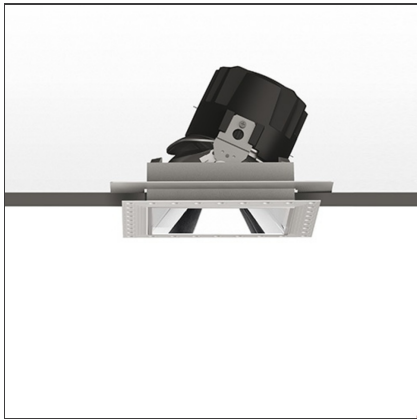

Everything 150 - Square - Adj - Kit Trim - 28° 3000k - Polished Metal

IP 20/44 

DESIGN BY

Ernesto Gismondi

DESCRIPTION

Everything is an innovative range of professional recessed light fittings created to deliver a high lighting performance, with an eye on energy saving and excellent visual comfort. A complete, flexible product range, extremely versatile in its many applications and able to meet challenging lighting performance criteria.

TECHNICAL DRAWINGS

FEATURES

Article Code:	M265005 M274900	Material:	aluminium
Colour:	Polished Metal	Series:	Indoor
Installation:	Recessed, Ceiling		

DIMENSIONS

Length:	cm 13.6	Cutout Width:	cm 13.6
Width:	cm 13.6	Cutout length:	cm 13.6
Weight:	kg 0.3	Cutout shape:	Squared
Rotation:	cm 360	Glow Wire Test:	850
Recessed depth:	cm 13.7		