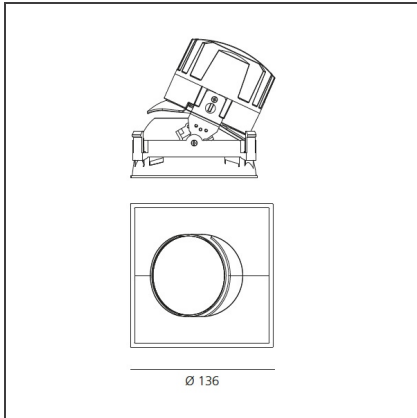

TECHNICAL DRAWINGS

FEATURES

Article Code:	M265005 M274900	Material:	aluminium
Colour:	Polished Metal	Series:	Indoor
Installation:	Recessed, Ceiling		

DIMENSIONS

Length:	cm 13.6	Cutout Width:	cm 13.6
Width:	cm 13.6	Cutout length:	cm 13.6
Weight:	kg 0.3	Cutout shape:	Squared
Rotation:	cm 360	Glow Wire Test:	850
Recessed depth:	cm 13.7		