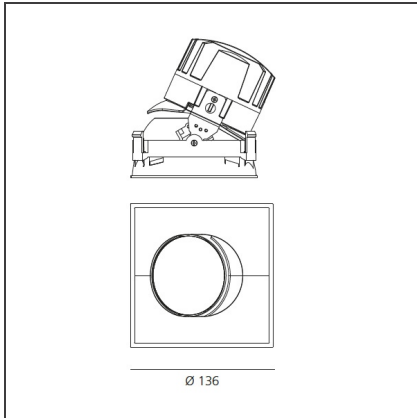

TECHNICAL DRAWINGS

FEATURES

Article Code:	M274900 M325505	Material:	aluminium
Colour:	Polished Metal	Series:	Indoor
Installation:	Recessed, Ceiling		

DIMENSIONS

Length:	cm 13.6	Cutout Width:	cm 13.6
Width:	cm 13.6	Cutout length:	cm 13.6
Weight:	kg 0.3	Cutout shape:	Squared
Rotation:	cm 360	Glow Wire Test:	850
Recessed depth:	cm 13.7		