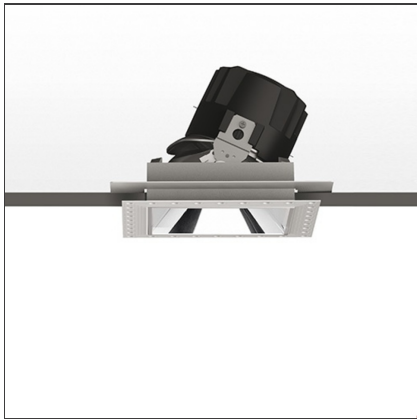

Everything 150 - Square - Adj - Kit Trim - 28° 2700k - Polished Metal

IP 20/44 

DESIGN BY

Ernesto Gismondi

DESCRIPTION

Everything is an innovative range of professional recessed light fittings created to deliver a high lighting performance, with an eye on energy saving and excellent visual comfort. A complete, flexible product range, extremely versatile in its many applications and able to meet challenging lighting performance criteria.

TECHNICAL DRAWINGS

FEATURES

Article Code:	M274900 M325505	Material:	aluminium
Colour:	Polished Metal	Series:	Indoor
Installation:	Recessed, Ceiling		

DIMENSIONS

Length:	cm 13.6	Cutout Width:	cm 13.6
Width:	cm 13.6	Cutout length:	cm 13.6
Weight:	kg 0.3	Cutout shape:	Squared
Rotation:	cm 360	Glow Wire Test:	850
Recessed depth:	cm 13.7		