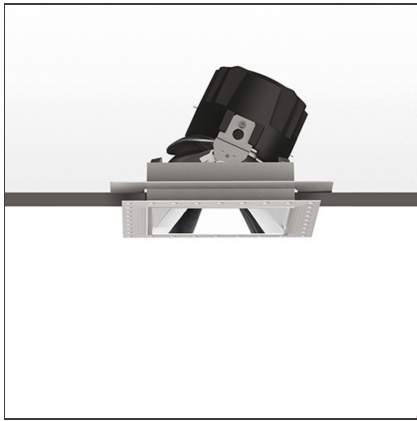

Everything 150 - Square - Adj - Kit Trim - 28° 2700k - Black

IP 20/44 

DESIGN BY

Ernesto Gismondi

DESCRIPTION

Everything is an innovative range of professional recessed light fittings created to deliver a high lighting performance, with an eye on energy saving and excellent visual comfort. A complete, flexible product range, extremely versatile in its many applications and able to meet challenging lighting performance criteria.

TECHNICAL DRAWINGS

FEATURES

Article Code:	M274900 M325205	Material:	aluminium
Colour:	Black	Series:	Indoor
Installation:	Recessed, Ceiling		

DIMENSIONS

Length:	cm 13.6	Cutout Width:	cm 13.6
Width:	cm 13.6	Cutout length:	cm 13.6
Weight:	kg 0.3	Cutout shape:	Squared
Rotation:	cm 360	Glow Wire Test:	850
Recessed depth:	cm 13.7		