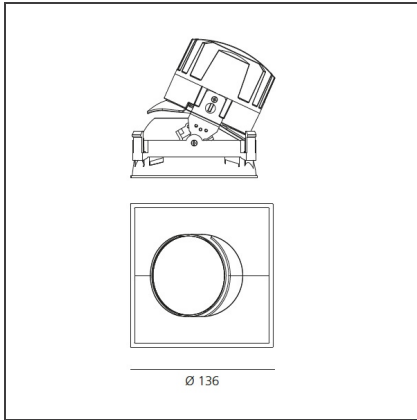

TECHNICAL DRAWINGS

FEATURES

Article Code:	M274900 M325205	Material:	aluminium
Colour:	Black	Series:	Indoor
Installation:	Recessed, Ceiling		

DIMENSIONS

Length:	cm 13.6	Cutout Width:	cm 13.6
Width:	cm 13.6	Cutout length:	cm 13.6
Weight:	kg 0.3	Cutout shape:	Squared
Rotation:	cm 360	Glow Wire Test:	850
Recessed depth:	cm 13.7		