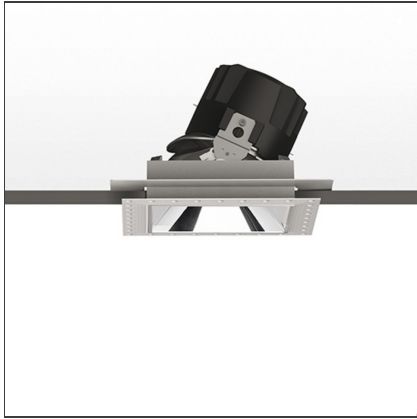

Everything 150 - Square - Adj - Kit Trim - 18° 3000k - Polished Metal

IP 20/44 

DESIGN BY

Ernesto Gismondi

DESCRIPTION

Everything is an innovative range of professional recessed light fittings created to deliver a high lighting performance, with an eye on energy saving and excellent visual comfort. A complete, flexible product range, extremely versatile in its many applications and able to meet challenging lighting performance criteria.

TECHNICAL DRAWINGS

FEATURES

Article Code:	M264805 M274900	Material:	aluminium
Colour:	Polished Metal	Series:	Indoor
Installation:	Recessed, Ceiling		

DIMENSIONS

Length:	cm 13.6	Cutout Width:	cm 13.6
Width:	cm 13.6	Cutout length:	cm 13.6
Weight:	kg 0.3	Cutout shape:	Squared
Rotation:	cm 360	Glow Wire Test:	850
Recessed depth:	cm 13.7		