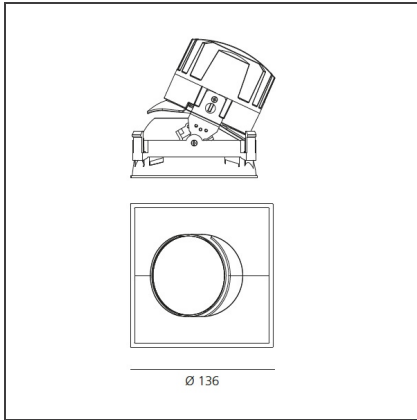

TECHNICAL DRAWINGS

FEATURES

Article Code:	M264805 M274900	Material:	aluminium
Colour:	Polished Metal	Series:	Indoor
Installation:	Recessed, Ceiling		

DIMENSIONS

Length:	cm 13.6	Cutout Width:	cm 13.6
Width:	cm 13.6	Cutout length:	cm 13.6
Weight:	kg 0.3	Cutout shape:	Squared
Rotation:	cm 360	Glow Wire Test:	850
Recessed depth:	cm 13.7		