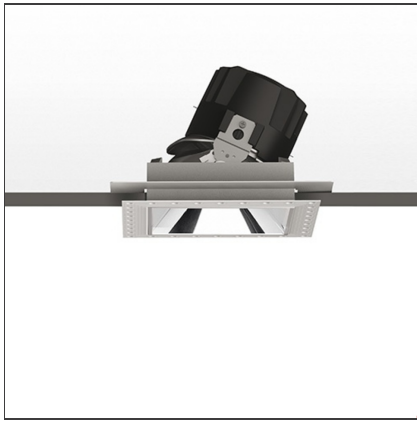

Everything 150 - Square - Adj - Kit Trim - 18° 2700k - Black

IP 20/44 

DESIGN BY

Ernesto Gismondi

DESCRIPTION

Everything is an innovative range of professional recessed light fittings created to deliver a high lighting performance, with an eye on energy saving and excellent visual comfort. A complete, flexible product range, extremely versatile in its many applications and able to meet challenging lighting performance criteria.

TECHNICAL DRAWINGS

FEATURES

Article Code:	M274900 M325105	Material:	aluminium
Colour:	Black	Series:	Indoor
Installation:	Recessed, Ceiling		

DIMENSIONS

Length:	cm 13.6	Cutout Width:	cm 13.6
Width:	cm 13.6	Cutout length:	cm 13.6
Weight:	kg 0.3	Cutout shape:	Squared
Rotation:	cm 360	Glow Wire Test:	850
Recessed depth:	cm 13.7		