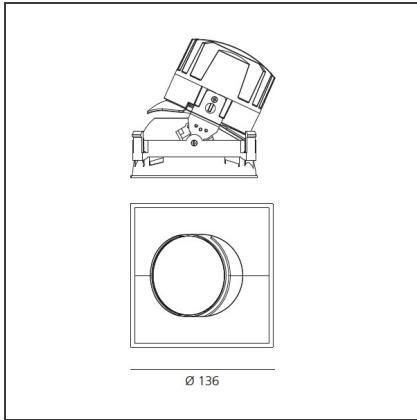

TECHNICAL DRAWINGS

FEATURES

Article Code:	M274900 M325105	Material:	aluminium
Colour:	Black	Series:	Indoor
Installation:	Recessed, Ceiling		

DIMENSIONS

Length:	cm 13.6	Cutout Width:	cm 13.6
Width:	cm 13.6	Cutout length:	cm 13.6
Weight:	kg 0.3	Cutout shape:	Squared
Rotation:	cm 360	Glow Wire Test:	850
Recessed depth:	cm 13.7		