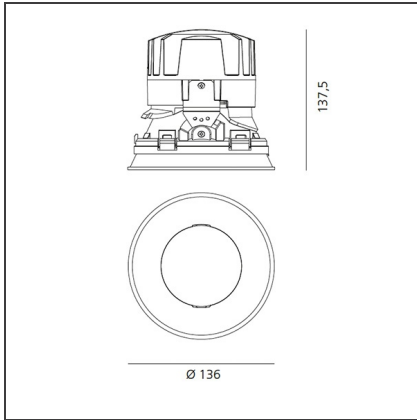

TECHNICAL DRAWINGS

FEATURES

Article Code:	M324000	Material:	aluminium
Colour:	Black	Series:	Indoor
Installation:	Recessed, Ceiling		

DIMENSIONS

Weight:	kg 0.3	Cutout diameter:	cm 13.6
Rotation:	cm 360	Cutout shape:	Rounded
Recessed depth:	cm 13.7	Glow Wire Test:	850