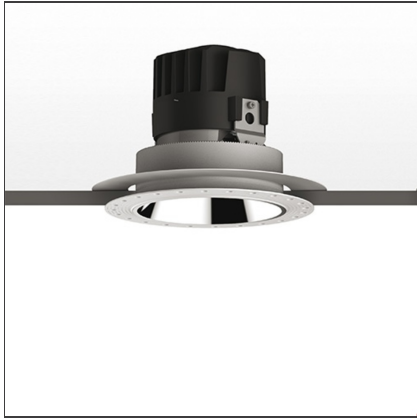

Everything 150 - Round - Kit Trimless - 28° 2700k - Black

IP 20/44 

DESIGN BY

Ernesto Gismondi

DESCRIPTION

Everything is an innovative range of professional recessed light fittings created to deliver a high lighting performance, with an eye on energy saving and excellent visual comfort. A complete, flexible product range, extremely versatile in its many applications and able to meet challenging lighting performance criteria.

TECHNICAL DRAWINGS

FEATURES

Article Code:	M324000	Material:	aluminium
Colour:	Black	Series:	Indoor
Installation:	Recessed, Ceiling		

DIMENSIONS

Weight:	kg 0.3	Cutout diameter:	cm 13.6
Rotation:	cm 360	Cutout shape:	Rounded
Recessed depth:	cm 13.7	Glow Wire Test:	850