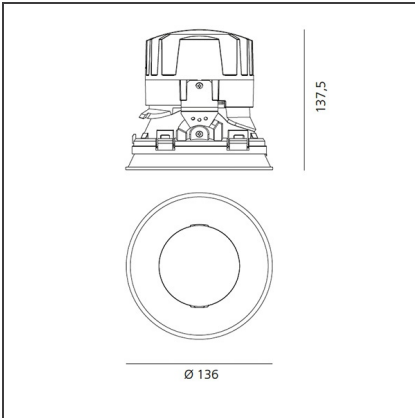

Everything 150 - Round - Kit Trim - 46° 2700k - Black

 IP 20/44 

DESIGN BY

Ernesto Gismondi

DESCRIPTION

Everything is an innovative range of professional recessed light fittings created to deliver a high lighting performance, with an eye on energy saving and excellent visual comfort.

A complete, flexible product range, extremely versatile in its many applications and able to meet challenging lighting performance criteria.

TECHNICAL DRAWINGS

FEATURES

Article Code:	M274800 M324100	Material:	aluminium
Colour:	Black	Series:	Indoor
Installation:	Recessed, Ceiling		

DIMENSIONS

Weight:	kg 0.3	Cutout diameter:	cm 13.6
Rotation:	cm 360	Cutout shape:	Rounded
Recessed depth:	cm 13.7	Glow Wire Test:	850

INCLUDED SOURCES

Category:	LED	Color temperature (K):	2700K
Number:	1		
Watt:	24,4W		
Type:	0		
Class:	A		