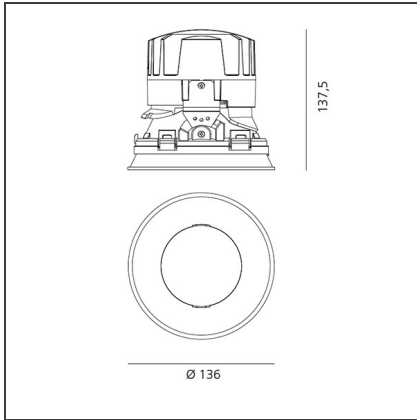

TECHNICAL DRAWINGS

FEATURES

Article Code:	M262000 M274800	Material:	aluminium
Colour:	Black	Series:	Indoor
Installation:	Recessed, Ceiling		

DIMENSIONS

Weight:	kg 0.3	Cutout diameter:	cm 13.6
Rotation:	cm 360	Cutout shape:	Rounded
Recessed depth:	cm 13.7	Glow Wire Test:	850

INCLUDED SOURCES

Category:	LED	Color temperature (K):	3000K
Number:	1		
Watt:	24,4W		
Type:	0		
Class:	A		

LUMINAIRE

Watt:	24,4W	Delivered lumens output (lm):	1804lm
Voltage:	220-240 V	CCT:	3000K
		Efficiency:	100%
		Efficacy:	75.2lm/W
		CRI:	80