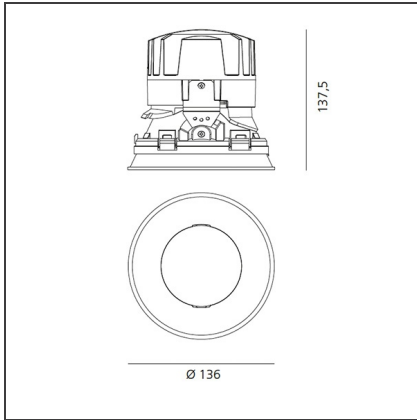

Everything 150 - Round - Kit Trim - 28° 2700k - Black

IP 20/44 

DESIGN BY

Ernesto Gismondi

DESCRIPTION

Everything is an innovative range of professional recessed light fittings created to deliver a high lighting performance, with an eye on energy saving and excellent visual comfort. A complete, flexible product range, extremely versatile in its many applications and able to meet challenging lighting performance criteria.

TECHNICAL DRAWINGS

FEATURES

Article Code:	M274800 M324000	Material:	aluminium
Colour:	Black	Series:	Indoor
Installation:	Recessed, Ceiling		

DIMENSIONS

Weight:	kg 0.3	Cutout diameter:	cm 13.6
Rotation:	cm 360	Cutout shape:	Rounded
Recessed depth:	cm 13.7	Glow Wire Test:	850