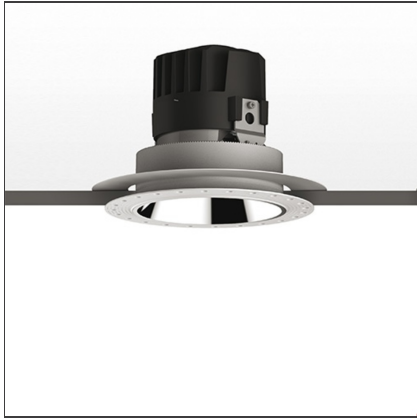

Everything 150 - Round - Kit Trim - 28° 2700k - Black

IP 20/44 

DESIGN BY

Ernesto Gismondi

DESCRIPTION

Everything is an innovative range of professional recessed light fittings created to deliver a high lighting performance, with an eye on energy saving and excellent visual comfort. A complete, flexible product range, extremely versatile in its many applications and able to meet challenging lighting performance criteria.

TECHNICAL DRAWINGS

FEATURES

Article Code:	M274800 M324000	Material:	aluminium
Colour:	Black	Series:	Indoor
Installation:	Recessed, Ceiling		

DIMENSIONS

Weight:	kg 0.3	Cutout diameter:	cm 13.6
Rotation:	cm 360	Cutout shape:	Rounded
Recessed depth:	cm 13.7	Glow Wire Test:	850