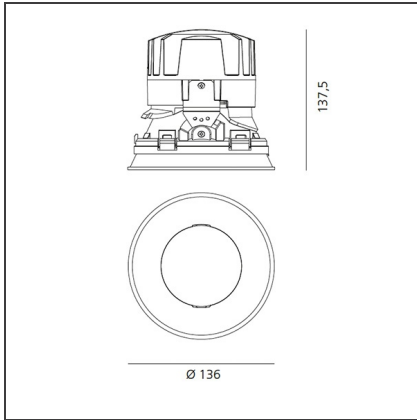

Everything 150 - Round - Kit Trim - 18° 2700k - Black

IP 20/44 

DESIGN BY

Ernesto Gismondi

DESCRIPTION

Everything is an innovative range of professional recessed light fittings created to deliver a high lighting performance, with an eye on energy saving and excellent visual comfort. A complete, flexible product range, extremely versatile in its many applications and able to meet challenging lighting performance criteria.

TECHNICAL DRAWINGS

FEATURES

Article Code:	M274800 M323900	Material:	aluminium
Colour:	Black	Series:	Indoor
Installation:	Recessed, Ceiling		

DIMENSIONS

Weight:	kg 0.3	Cutout diameter:	cm 13.6
Rotation:	cm 360	Cutout shape:	Rounded
Recessed depth:	cm 13.7	Glow Wire Test:	850