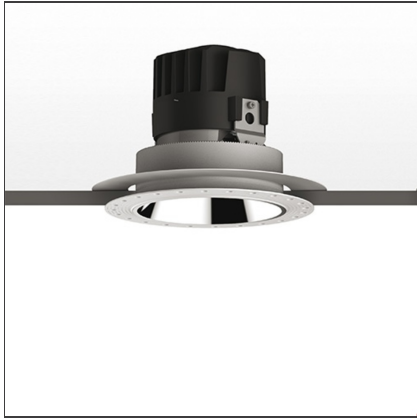

Everything 150 - Round - Kit Trim - 18° 2700k - Black

IP 20/44 

DESIGN BY

Ernesto Gismondi

DESCRIPTION

Everything is an innovative range of professional recessed light fittings created to deliver a high lighting performance, with an eye on energy saving and excellent visual comfort. A complete, flexible product range, extremely versatile in its many applications and able to meet challenging lighting performance criteria.

TECHNICAL DRAWINGS

FEATURES

Article Code:	M274800 M323900	Material:	aluminium
Colour:	Black	Series:	Indoor
Installation:	Recessed, Ceiling		

DIMENSIONS

Weight:	kg 0.3	Cutout diameter:	cm 13.6
Rotation:	cm 360	Cutout shape:	Rounded
Recessed depth:	cm 13.7	Glow Wire Test:	850

INCLUDED SOURCES

Category:	LED	Color temperature (K):	2700K
Number:	1		
Watt:	24,4W		
Type:	0		
Class:	A		

LUMINAIRE

Watt:	24,4W	Delivered lumens output (lm):	1957lm
Voltage:	220-240 V	CCT:	2700K
		CRI:	80