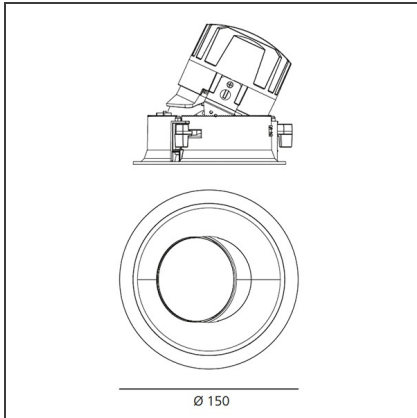

A complete, flexible product range, extremely versatile in its many applications and able to meet challenging lighting performance criteria.

TECHNICAL DRAWINGS

FEATURES

Article Code:	M261025	Material:	aluminium
Colour:	White/Black	Series:	Indoor
Installation:	Recessed, Ceiling		

DIMENSIONS

Weight:	kg 0.3	Cutout diameter:	cm 13.6
Rotation:	cm 360	Cutout shape:	Rounded
Recessed depth:	cm 13.7	Glow Wire Test:	850

INCLUDED SOURCES

Category:	LED	Color temperature (K):	3000K
Number:	1		
Watt:	24,4W		
Type:	0		
Class:	A		