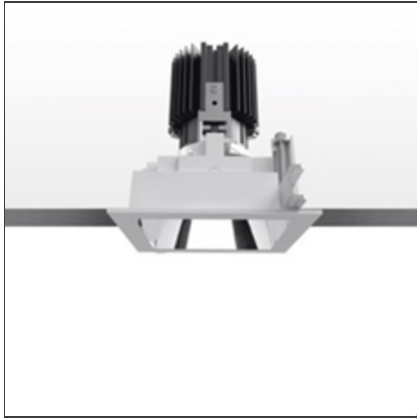

Everything 105 - Square - Trim - 28° 3000K - Silver/Polished Metal

IP20/44 

DESIGN BY

Ernesto Gismondi

DESCRIPTION

Everything is an innovative range of professional recessed light fittings created to deliver a high lighting performance, with an eye on energy saving and excellent visual comfort. A complete, flexible product range, extremely versatile in its many applications and able to meet challenging lighting performance criteria.

TECHNICAL DRAWINGS

FEATURES

Article Code:	M259060	Material:	aluminium
Colour:	Silver/Polished Metal	Series:	Indoor
Installation:	Recessed, Ceiling		

DIMENSIONS

Length:	cm 10.5	Cutout shape:	Squared
Width:	cm 10.5	Glow Wire Test:	850
Weight:	kg 0.3		
Recessed depth:	cm 13		