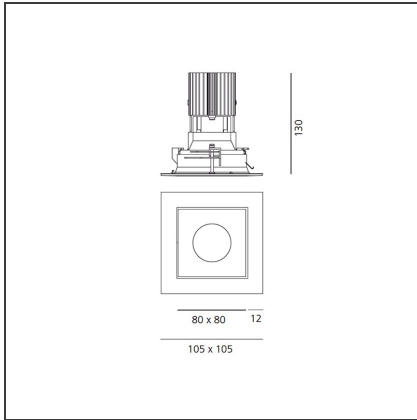

Everything 105 - Square - Trim - 28° 3000K - Silver/Polished Metal

IP20/44 

DESIGN BY

Ernesto Gismondi

DESCRIPTION

Everything is an innovative range of professional recessed light fittings created to deliver a high lighting performance, with an eye on energy saving and excellent visual comfort. A complete, flexible product range, extremely versatile in its many applications and able to meet challenging lighting performance criteria.

TECHNICAL DRAWINGS

FEATURES

Article Code:	M259060	Material:	aluminium
Colour:	Silver/Polished Metal	Series:	Indoor
Installation:	Recessed, Ceiling		

DIMENSIONS

Length:	cm 10.5	Cutout shape:	Squared
Width:	cm 10.5	Glow Wire Test:	850
Weight:	kg 0.3		
Recessed depth:	cm 13		