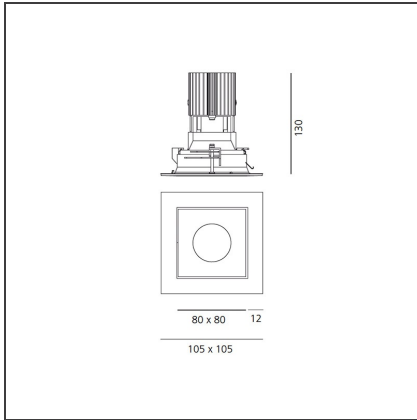

TECHNICAL DRAWINGS

FEATURES

Article Code:	M258460	Material:	aluminium
Colour:	Silver/Black	Series:	Indoor
Installation:	Recessed, Ceiling		

DIMENSIONS

Length:	cm 10.5	Cutout shape:	Squared
Width:	cm 10.5	Glow Wire Test:	850
Weight:	kg 0.3		
Recessed depth:	cm 13		

INCLUDED SOURCES

Category:	LED	Color temperature (K):	3000K
Number:	1	CRI:	90
Watt:	13W		
Type:	0		
Class:	A		

LUMINAIRE

Watt:	13W	Delivered lumens output (lm):	905lm
Voltage:	220-240 V	CCT:	3000K
		Efficiency:	100%
		Efficacy:	69.6lm/W
		CRI:	90