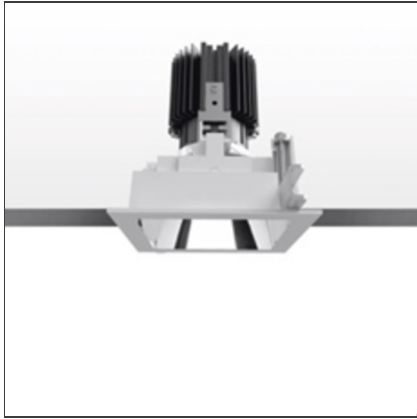

# Everything 105 - Square - Trim - 28° 3000K - Silver/Black

IP20/44 

## DIMENSIONS

<b>Length:</b>	cm 10.5	<b>Cutout shape:</b>	Squared
<b>Width:</b>	cm 10.5	<b>Glow Wire Test:</b>	850
<b>Weight:</b>	kg 0.3		
<b>Recessed depth:</b>	cm 13		