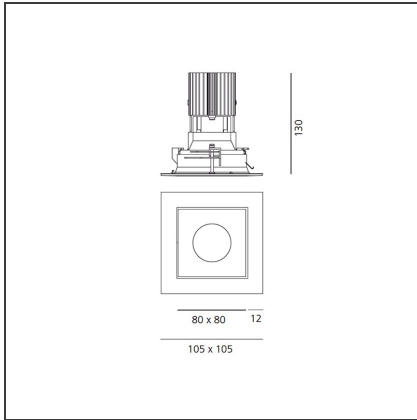

Everything 105 - Square - Trim - 28° 2700k - White/Black

IP20/44 

DESIGN BY

Ernesto Gismondi

DESCRIPTION

Everything is an innovative range of professional recessed light fittings created to deliver a high lighting performance, with an eye on energy saving and excellent visual comfort. A complete, flexible product range, extremely versatile in its many applications and able to meet challenging lighting performance criteria.

TECHNICAL DRAWINGS

FEATURES

Article Code:	M329420	Material:	aluminium
Colour:	White/Black	Series:	Indoor
Installation:	Recessed, Ceiling		

DIMENSIONS

Length:	cm 10.5	Cutout shape:	Squared
Width:	cm 10.5		
Weight:	kg 0.3		
Recessed depth:	cm 13		