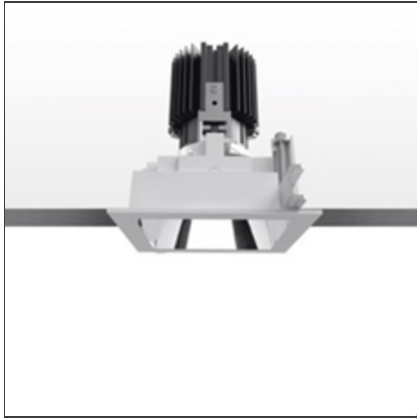

Everything 105 - Square - Trim - 28° 2700k - White/Black

IP20/44 

DESIGN BY

Ernesto Gismondi

DESCRIPTION

Everything is an innovative range of professional recessed light fittings created to deliver a high lighting performance, with an eye on energy saving and excellent visual comfort. A complete, flexible product range, extremely versatile in its many applications and able to meet challenging lighting performance criteria.

TECHNICAL DRAWINGS

FEATURES

Article Code:	M329420	Material:	aluminium
Colour:	White/Black	Series:	Indoor
Installation:	Recessed, Ceiling		

DIMENSIONS

Length:	cm 10.5	Cutout shape:	Squared
Width:	cm 10.5		
Weight:	kg 0.3		
Recessed depth:	cm 13		