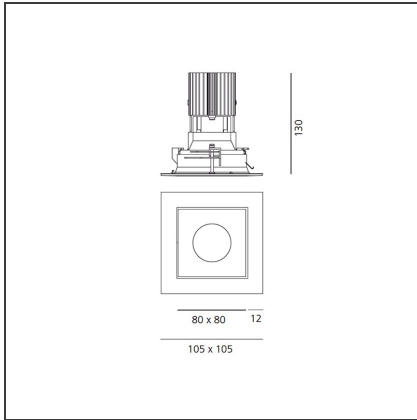

Everything 105 - Square - Trim - 28° 2700k - Silver/Polished Metal

IP20/44 

DESIGN BY

Ernesto Gismondi

DESCRIPTION

Everything is an innovative range of professional recessed light fittings created to deliver a high lighting performance, with an eye on energy saving and excellent visual comfort. A complete, flexible product range, extremely versatile in its many applications and able to meet challenging lighting performance criteria.

TECHNICAL DRAWINGS

FEATURES

Article Code:	M329760	Material:	aluminium
Colour:	Silver/Polished Metal	Series:	Indoor
Installation:	Recessed, Ceiling		

DIMENSIONS

Length:	cm 10.5	Cutout shape:	Squared
Width:	cm 10.5		
Weight:	kg 0.3		
Recessed depth:	cm 13		