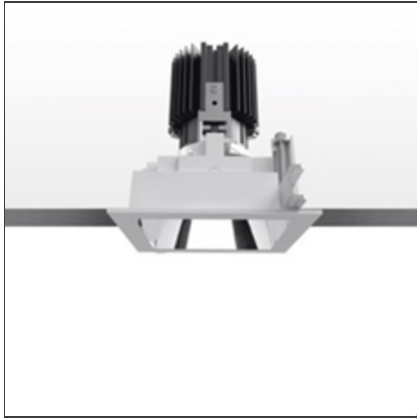

Everything 105 - Square - Trim - 28° 2700k - Silver/Polished Metal

IP20/44 

DESIGN BY

Ernesto Gismondi

DESCRIPTION

Everything is an innovative range of professional recessed light fittings created to deliver a high lighting performance, with an eye on energy saving and excellent visual comfort. A complete, flexible product range, extremely versatile in its many applications and able to meet challenging lighting performance criteria.

TECHNICAL DRAWINGS

FEATURES

Article Code:	M329760	Material:	aluminium
Colour:	Silver/Polished Metal	Series:	Indoor
Installation:	Recessed, Ceiling		

DIMENSIONS

Length:	cm 10.5	Cutout shape:	Squared
Width:	cm 10.5		
Weight:	kg 0.3		
Recessed depth:	cm 13		