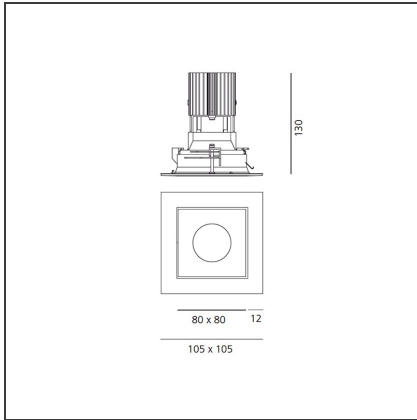

Everything 105 - Square - Trim - 28° 2700k - Silver/Black

IP20/44 

DESIGN BY

Ernesto Gismondi

DESCRIPTION

Everything is an innovative range of professional recessed light fittings created to deliver a high lighting performance, with an eye on energy saving and excellent visual comfort. A complete, flexible product range, extremely versatile in its many applications and able to meet challenging lighting performance criteria.

TECHNICAL DRAWINGS

FEATURES

Article Code:	M329460	Material:	aluminium
Colour:	Silver/Black	Series:	Indoor
Installation:	Recessed, Ceiling		

DIMENSIONS

Length:	cm 10.5	Cutout shape:	Squared
Width:	cm 10.5		
Weight:	kg 0.3		
Recessed depth:	cm 13		