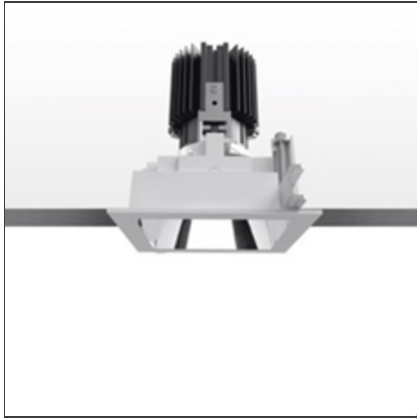

Everything 105 - Square - Trim - 28° 2700k - Silver/Black

IP20/44 

DESIGN BY

Ernesto Gismondi

DESCRIPTION

Everything is an innovative range of professional recessed light fittings created to deliver a high lighting performance, with an eye on energy saving and excellent visual comfort. A complete, flexible product range, extremely versatile in its many applications and able to meet challenging lighting performance criteria.

TECHNICAL DRAWINGS

FEATURES

Article Code:	M329460	Material:	aluminium
Colour:	Silver/Black	Series:	Indoor
Installation:	Recessed, Ceiling		

DIMENSIONS

Length:	cm 10.5	Cutout shape:	Squared
Width:	cm 10.5		
Weight:	kg 0.3		
Recessed depth:	cm 13		