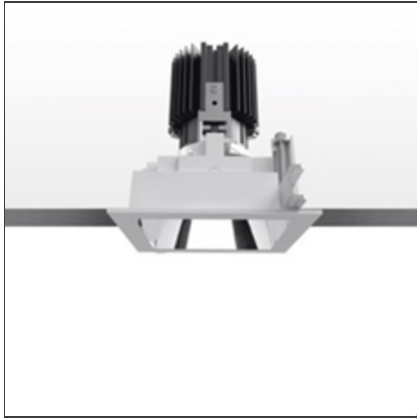

Everything 105 - Square - Trim - 25° 2700k - White/Polished Metal

IP20/44 

DESIGN BY

Ernesto Gismondi

DESCRIPTION

Everything is an innovative range of professional recessed light fittings created to deliver a high lighting performance, with an eye on energy saving and excellent visual comfort. A complete, flexible product range, extremely versatile in its many applications and able to meet challenging lighting performance criteria.

TECHNICAL DRAWINGS

FEATURES

| | | | |
|----------------------|----------------------|------------------|-----------|
| Article Code: | M329620 | Material: | aluminium |
| Colour: | White/Polished Metal | Series: | Indoor |
| Installation: | Recessed, Ceiling | | |

DIMENSIONS

| | | | |
|------------------------|---------|----------------------|---------|
| Length: | cm 10.5 | Cutout shape: | Squared |
| Width: | cm 10.5 | | |
| Weight: | kg 0.3 | | |
| Recessed depth: | cm 13 | | |