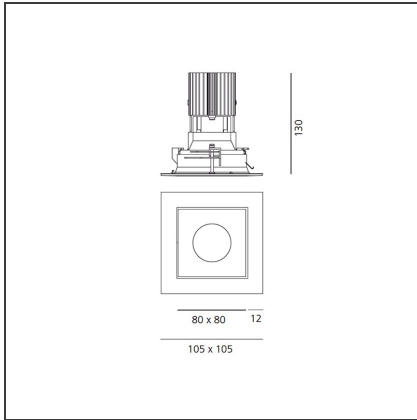

Everything 105 - Square - Trim - 25° 2700k - White/Polished Metal

IP20/44 

DESIGN BY

Ernesto Gismondi

DESCRIPTION

Everything is an innovative range of professional recessed light fittings created to deliver a high lighting performance, with an eye on energy saving and excellent visual comfort. A complete, flexible product range, extremely versatile in its many applications and able to meet challenging lighting performance criteria.

TECHNICAL DRAWINGS

FEATURES

| | | | |
|----------------------|----------------------|------------------|-----------|
| Article Code: | M329620 | Material: | aluminium |
| Colour: | White/Polished Metal | Series: | Indoor |
| Installation: | Recessed, Ceiling | | |

DIMENSIONS

| | | | |
|------------------------|---------|----------------------|---------|
| Length: | cm 10.5 | Cutout shape: | Squared |
| Width: | cm 10.5 | | |
| Weight: | kg 0.3 | | |
| Recessed depth: | cm 13 | | |